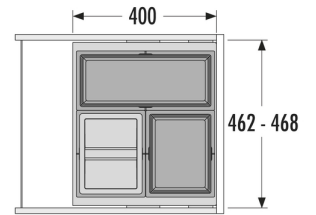

HAILO AS Cargo Synchro 500 18/13/13/D

3608531

GTIN: 4007126368324

For front-mount-door cabinets of 500 mm width

SLIDE

3 BUCKET

44 L

TOTAL

Suitable for cabinet width (cm)
50

Specifications

Type of installation	Slide	✓
Cabinet-width min. (cm)		50
Cabinet-width max. (cm)		50
Suitable for cabinet width (cm)		50
available Cabinet-depth min. (mm)		405
Sidewall mounted		✓
Slides		covered, dampened slides with self-closing device with fully synchronized over-travel
Side-wall thickness (mm)		16-19
Product dimensions (WxDxH) (mm)		462-468 x 400 x 424
Packing dimensions (WxDxH) (mm)		645 x 400 x 440
System-depth (mm)		400
Lid		1 lid 13 l + Pullout metal/plastic system lid, with anti-slip rubber mat
Number of bins		3
Total volume (l)		44

PRODUCT SPECIFICATION SHEET

Color metal parts	dark grey
Color plastic parts	dark grey
Weight incl. packing (kg)	11,5