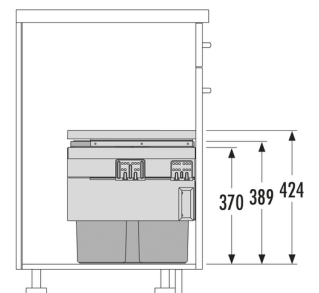

HAILO AS Cargo Synchro 500 18/13/13/D

3608531

GTIN: 4007126368324

For front-mount-door cabinets of 500 mm width

SLIDE

3 BUCKET

44 L

TOTAL

Suitable for cabinet width (cm)
50

Specifications

Type of installation	Slide	✓
Cabinet-width min. (cm)		50
Cabinet-width max. (cm)		50
Suitable for cabinet width (cm)		50
available Cabinet-depth min. (mm)		405
Sidewall mounted		✓
Slides		covered, dampened slides with self-closing device with fully synchronized over-travel
Side-wall thickness (mm)		16-19
Product dimensions (WxDxH) (mm)		462-468 x 400 x 424
Packing dimensions (WxDxH) (mm)		645 x 400 x 440
System-depth (mm)		400
Lid		1 lid 13 l + Pullout metal/plastic system lid, with anti-slip rubber mat
Number of bins		3
Total volume (l)		44

PRODUCT SPECIFICATION SHEET

Color metal parts	dark grey
Color plastic parts	dark grey
Weight incl. packing (kg)	11,5